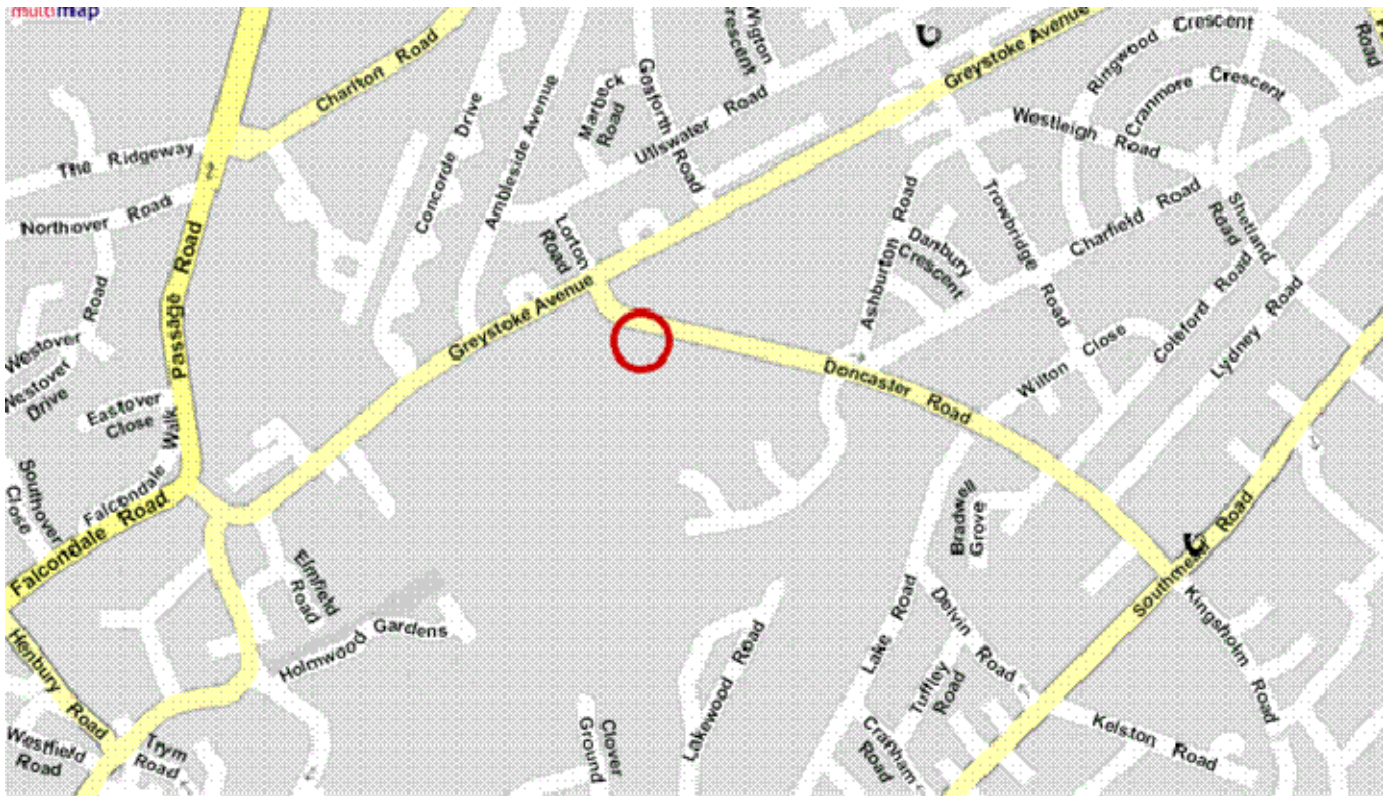

Entrance to the Greenway Centre, on Doncaster Road.

Entrance to
Greenway
Business
Centre

Map of Area

Buses - For more information use the links below to go to First CityLine's Website.

<http://www.firstgroup.com/bristol-bath-and-west>

2: CRIBBS CAUSEWAY - STOCKWOOD

Via Brentry, Southmead, Henleaze, Whiteladies Road, Centre, Broadmead, Temple Meads, Knowle

http://www.firstgroup.com/ukbus/bristol_bath/journey_planning/timetables/timetable.php?day=1&source_id=2&service=1/2&routeid=8404251&operator=3&source=sp

76: HENGROVE DEPOT - CRIBBS CAUSEWAY

Centre via Gloucester Road, Monks Park Avenue, Southmead Road, into Doncaster Road, get off the bus at the end of the road.

<http://www.firstgroup.com/bristol-bath-and-west/plan-journey/timetables/?operator=3&service=76&page=1&redirect=no>

77: BRISTOL - THORNBURY

Stops at the Greystoke Avenue entrance rather than the Doncaster Rd one, and comes straight up from the centre through Kingsdown, Cotham, Bishopston and Westbury. Note that it does only run about once an hour